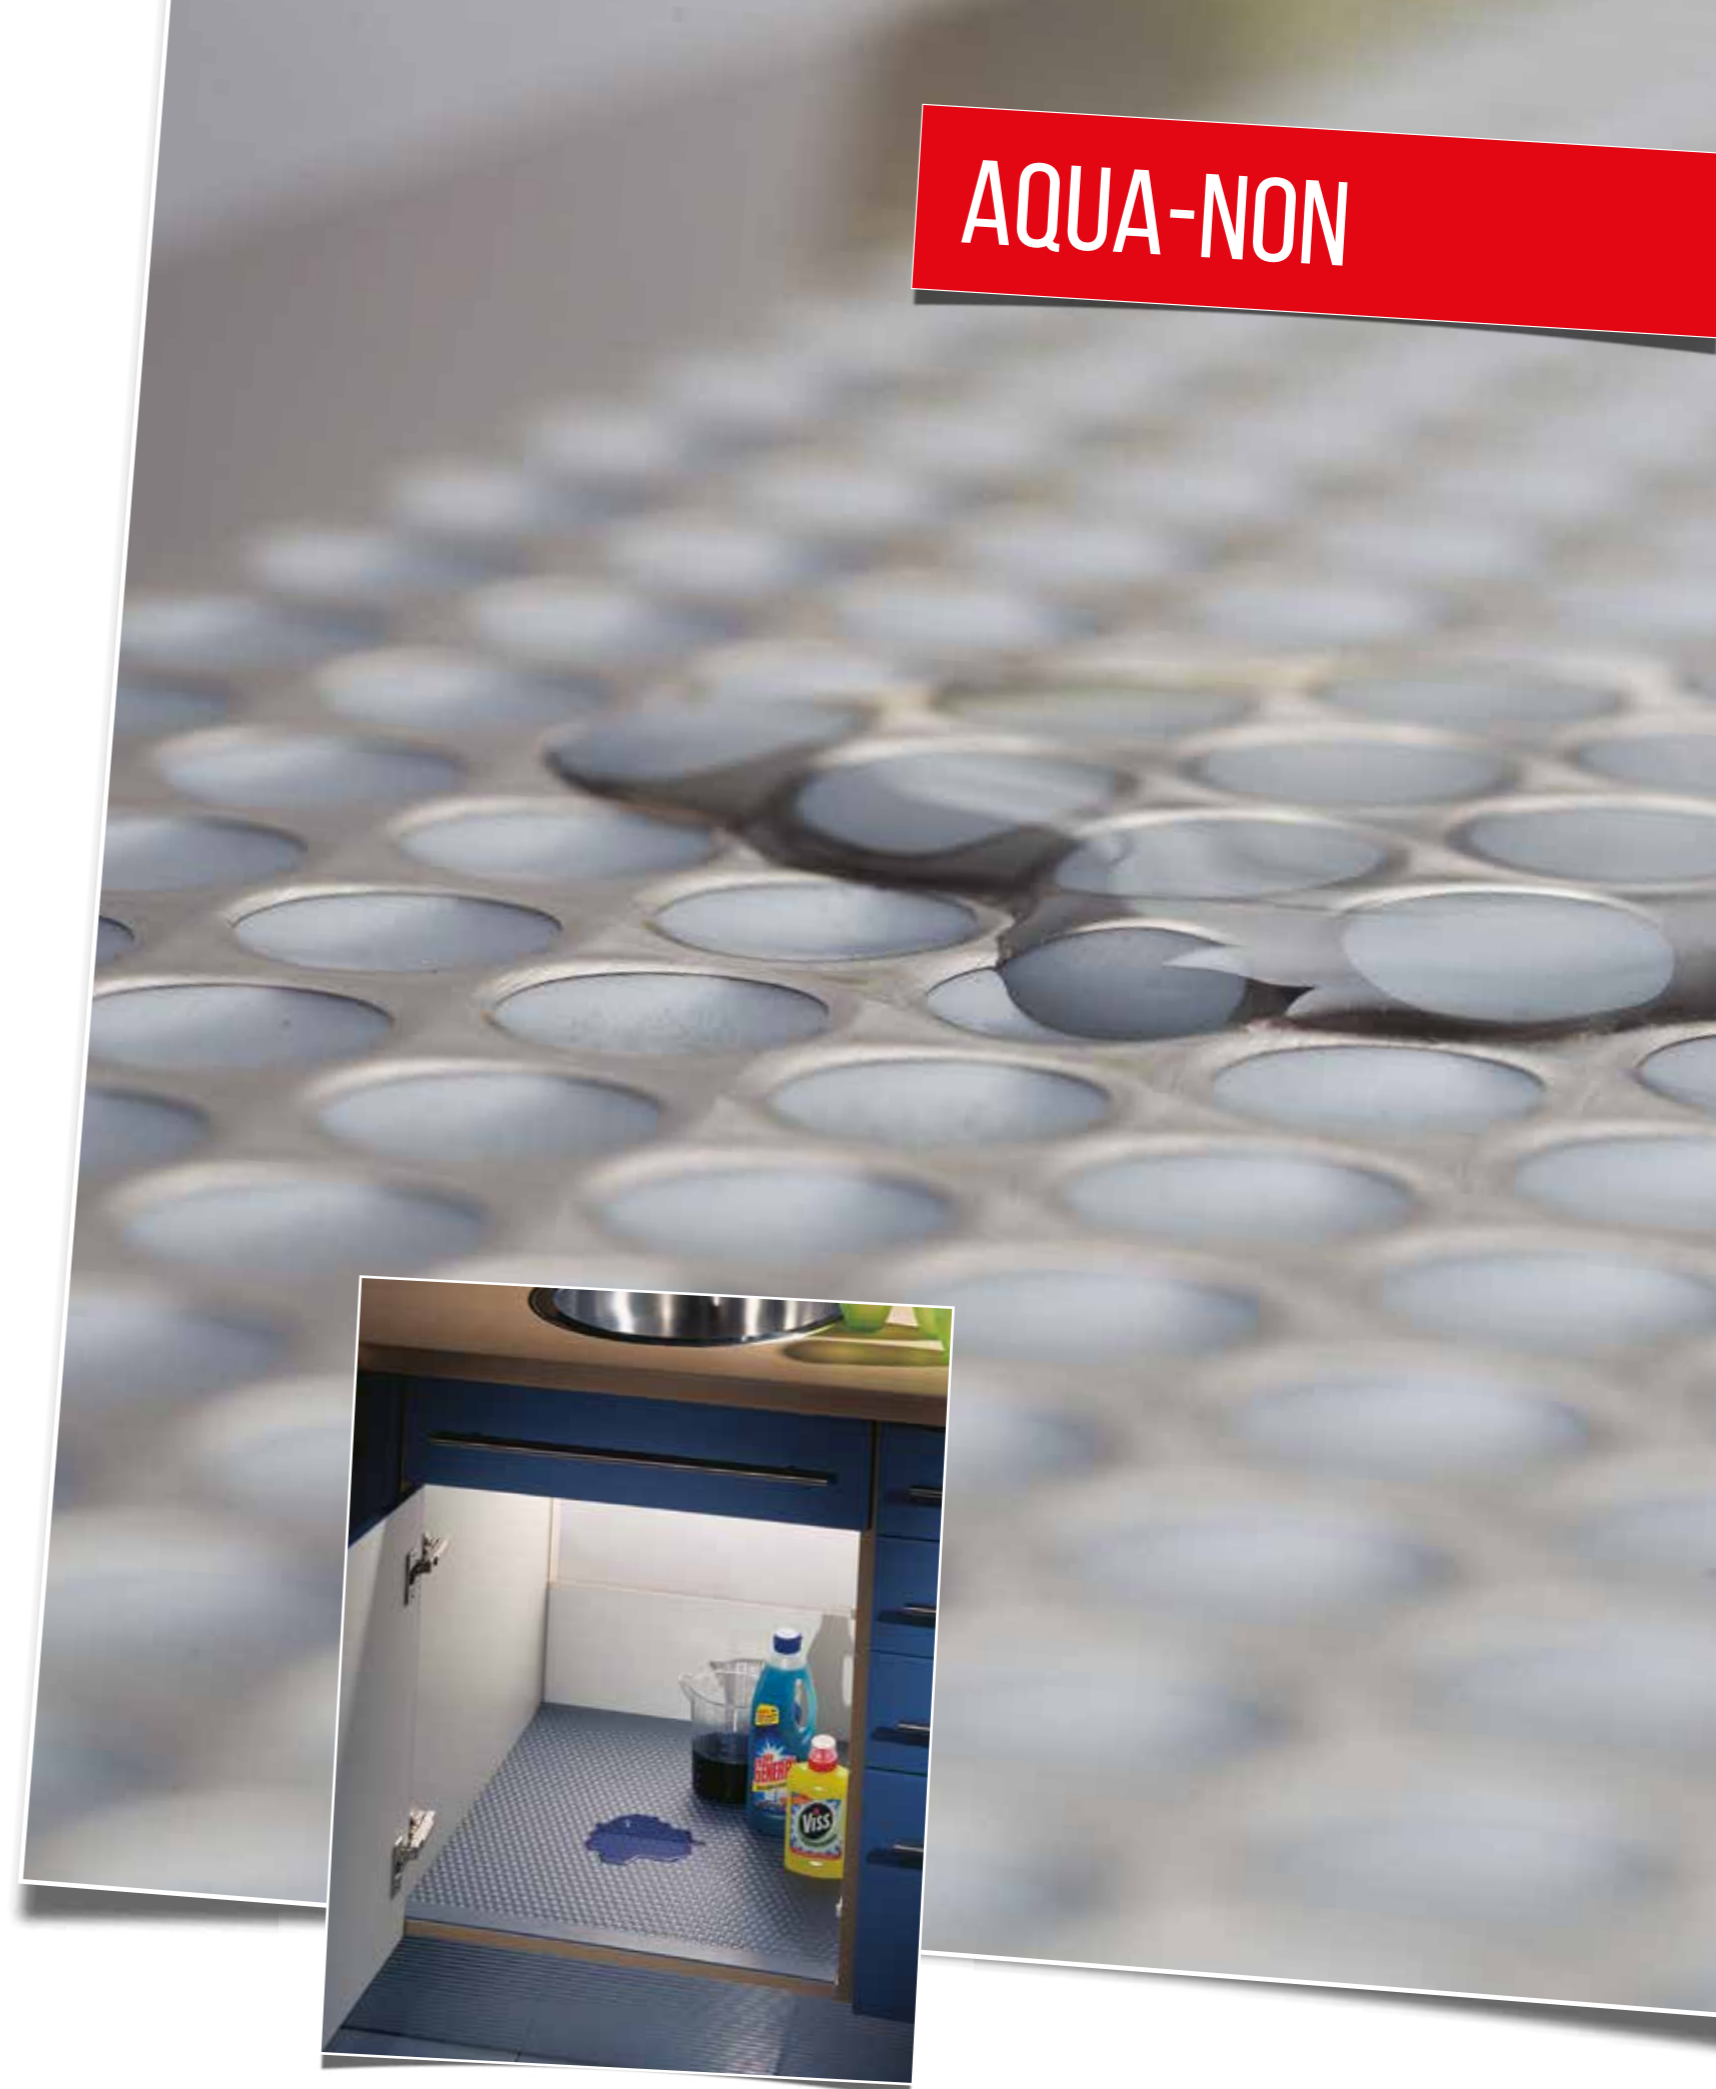

AQUA-NON

CLEVERE AUFFANGMATTE FÜR DEN SPÜLBEREICH

AQUA-NON hat die Form einer Halbkugel, die eine Auffangmenge von bis zu 3 Litern Flüssigkeit pro Quadratmeter erlaubt. Das spezielle Design ermöglicht ein einfaches, schnelles Herausnehmen und Reinigen der Auffangmatte.

- Idealer Schutz vor auslaufenden Flüssigkeiten
- Besondere Verknüpfung von Funktion und Design
- Simple Handhabung: leichte Herausnahme und Reinigung

AQUA-NON

PRACTICAL MAT LINER FOR THE SINK BASE

AQUA-NON features a spherical-shaped structure with a capacity to contain up to 3 litres of liquid per square metre. The special design allows the mat liner to be quickly removed and easily cleaned.

- Ideal protection against leaking liquids
- Optimum fusion of function and design
- User-friendly: quick to remove and easy to clean

Topsoft - Rollenware
Topsoft - on the roll

AQUA-NON